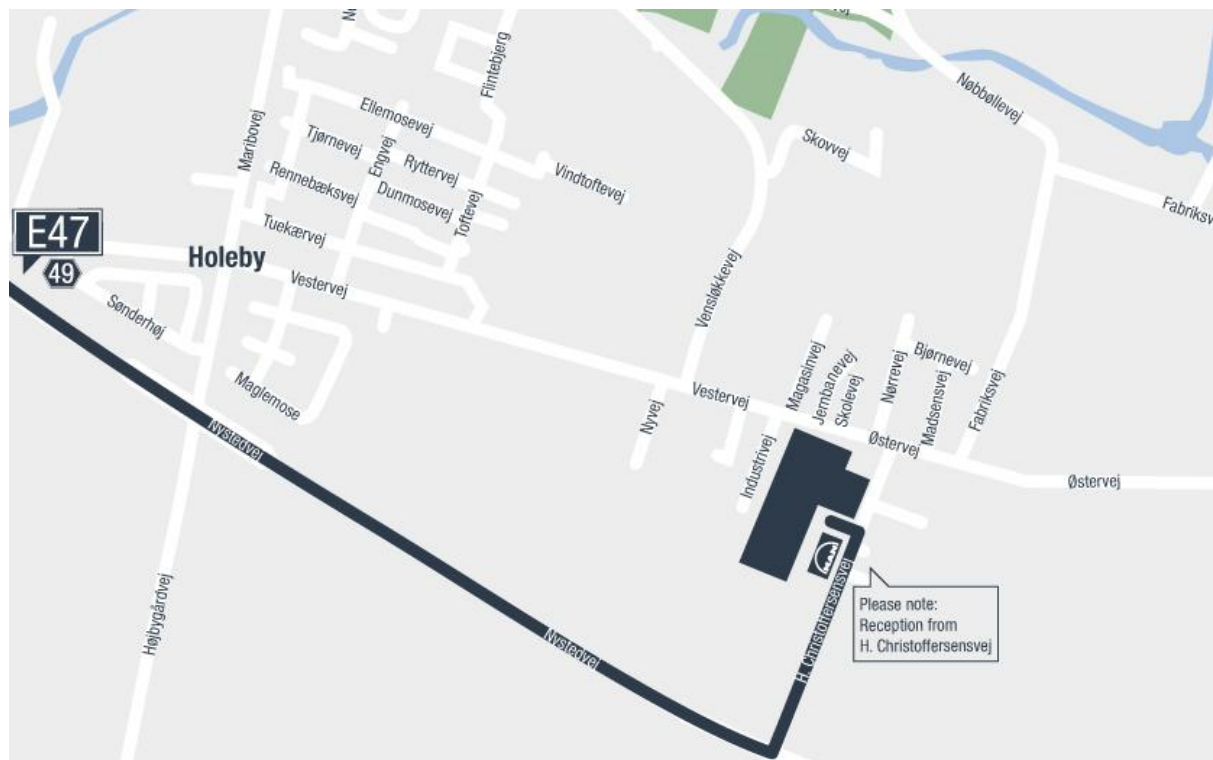

How to find us in Holeby

From Danish/German border Rødbyhavn:

Follow **Havnegade** about 68 m
 Turn right at **Brovej** about 202 m
 Continue straight ahead at **Jøncksvej** about 411 m
 Turn right at **Jøncksvej** about 96 m
 Turn left at **Frakørsel mod parkering** about 102 m
 Turn right at **Sydmotorvejen** about 102 m
 Follow **Motorvej E47** about 7.7 km
 Exit the road at **Frakørsel no 49** app. 536 m
 Turn left at **Holebyvej** about 347 m
 Continue straight ahead at **Nystedvej** about 1.4 km
 Turn left at **Højbygårdvej** about 294 m
 Turn right at **Vestervej** about 1.2 km
 Continue straight ahead at **Østervej** about 40 m
 Journey is 12.4 km and travel time approx. **11 min.** by car

From Copenhagen Airport:

We recommend that you will rent a car or take a taxi from the airport to MAN Diesel & Turbo in Holeby. The journey is approximately 156 km with a travel time of 1 hours 40 minutes by car.
 Follow **Lufthavnsboulevarden** about 159 m
 Turn right at **Rundkørsel Vest** about 141 m
 Turn right at **Tilkørsel E 20 mod Odense** about 729 m
 Follow **Motorvej E20** about 13.7 km
 Follow **Motorvej E20/E47 vest** about 1.1 km
 Follow **Motorvej E20/E47** about 25.9 km
 Follow **Motorvej E47/E55** about 77.4 km
 Follow **Motorvej E47** about 1.4 km
 Continue straight ahead at **Motortrafikvej E47** about 13.5 km
 Follow **Motorvej E47** about 1.7 km
 Follow **Motorvej E47/9** about 10.3 km
 Exit the road at **Frakørsel no 48** app. 671 m
 Turn left at **Vestre Landevej** about 729 m
 Follow the **1. road in Rundkørsel** about 44 m
 Follow **Rødbyvej** about 1.7 km
 Turn left at **Maribovej** about 5.3 km
 Turn left at **Vensløkkevej** about 1.5 km
 Turn left at **Vestervej** about 247 m
 Continue straight ahead at **Østervej** about 40 m