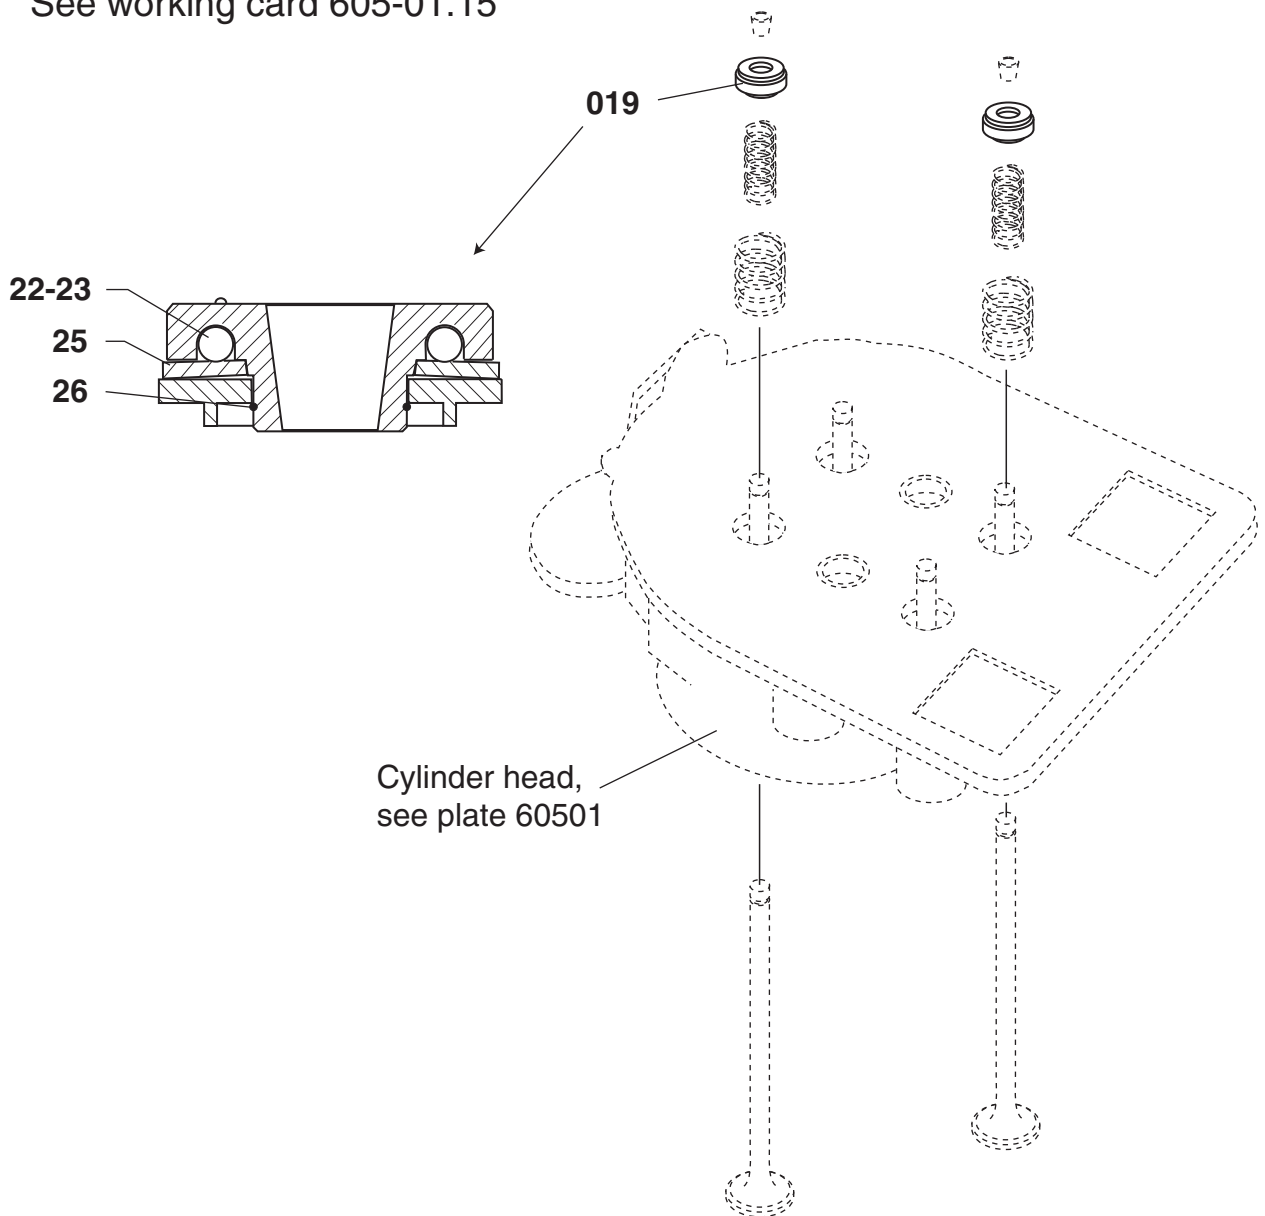

Kit Page 1 (2)	Kit for Rotocap	61705-01
-------------------	------------------------	-----------------

L+V28/32H

See working card 605-01.15

61705-01

Kit for Rotocap

Kit
Page 2 (2)

L+V28/32H

Item no	Qty	Designation	Where to find in the engine instruction book	
019		Kit per rotocap		
	6	Spring	Plate 60502	Item 22
	6	Ball	Plate 60502	Item 23
	1	Spring washer	Plate 60502	Item 25
	1	Retainer ring	Plate 60502	Item 26